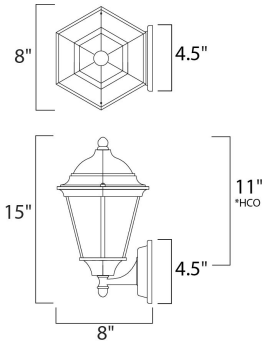

PRODUCT DESCRIPTION

MEASUREMENTS

DIMENSION : 8" W x 15" H x 8" Ext
BACK PLATE : 4.5" W x 4.5" H x 11" HCO
HANGING WEIGHT : 2.8 lb

LAMPING

INPUT VOLTAGE : 120V
LUMENS : 455 Rated
BULB : 1 x 9W LED E26 Medium , 9W Total
BULB INCLUDED : (Included)
DIMMABLE : Triac CL
CRI : 90+ CRI
COLOR_TEMP : 3000K

FINISHES OPTION

- Black (BK)
- Rust Patina (RP)

GLASS

Frosted FT

MATERIAL

Die Cast Aluminum

RATINGS

cETLus
Wet Location
JA8 Bulb In

ADDITIONAL

INCANDESCENT WATTS:
RATED LIFE 25000 Hours
OPERATING TEMPERATURE:
-20°C (-4°F), 40°C (104°F)

PHOTOMETRIC: Report Found Online

Always consult a qualified electrician before installing any lighting product.